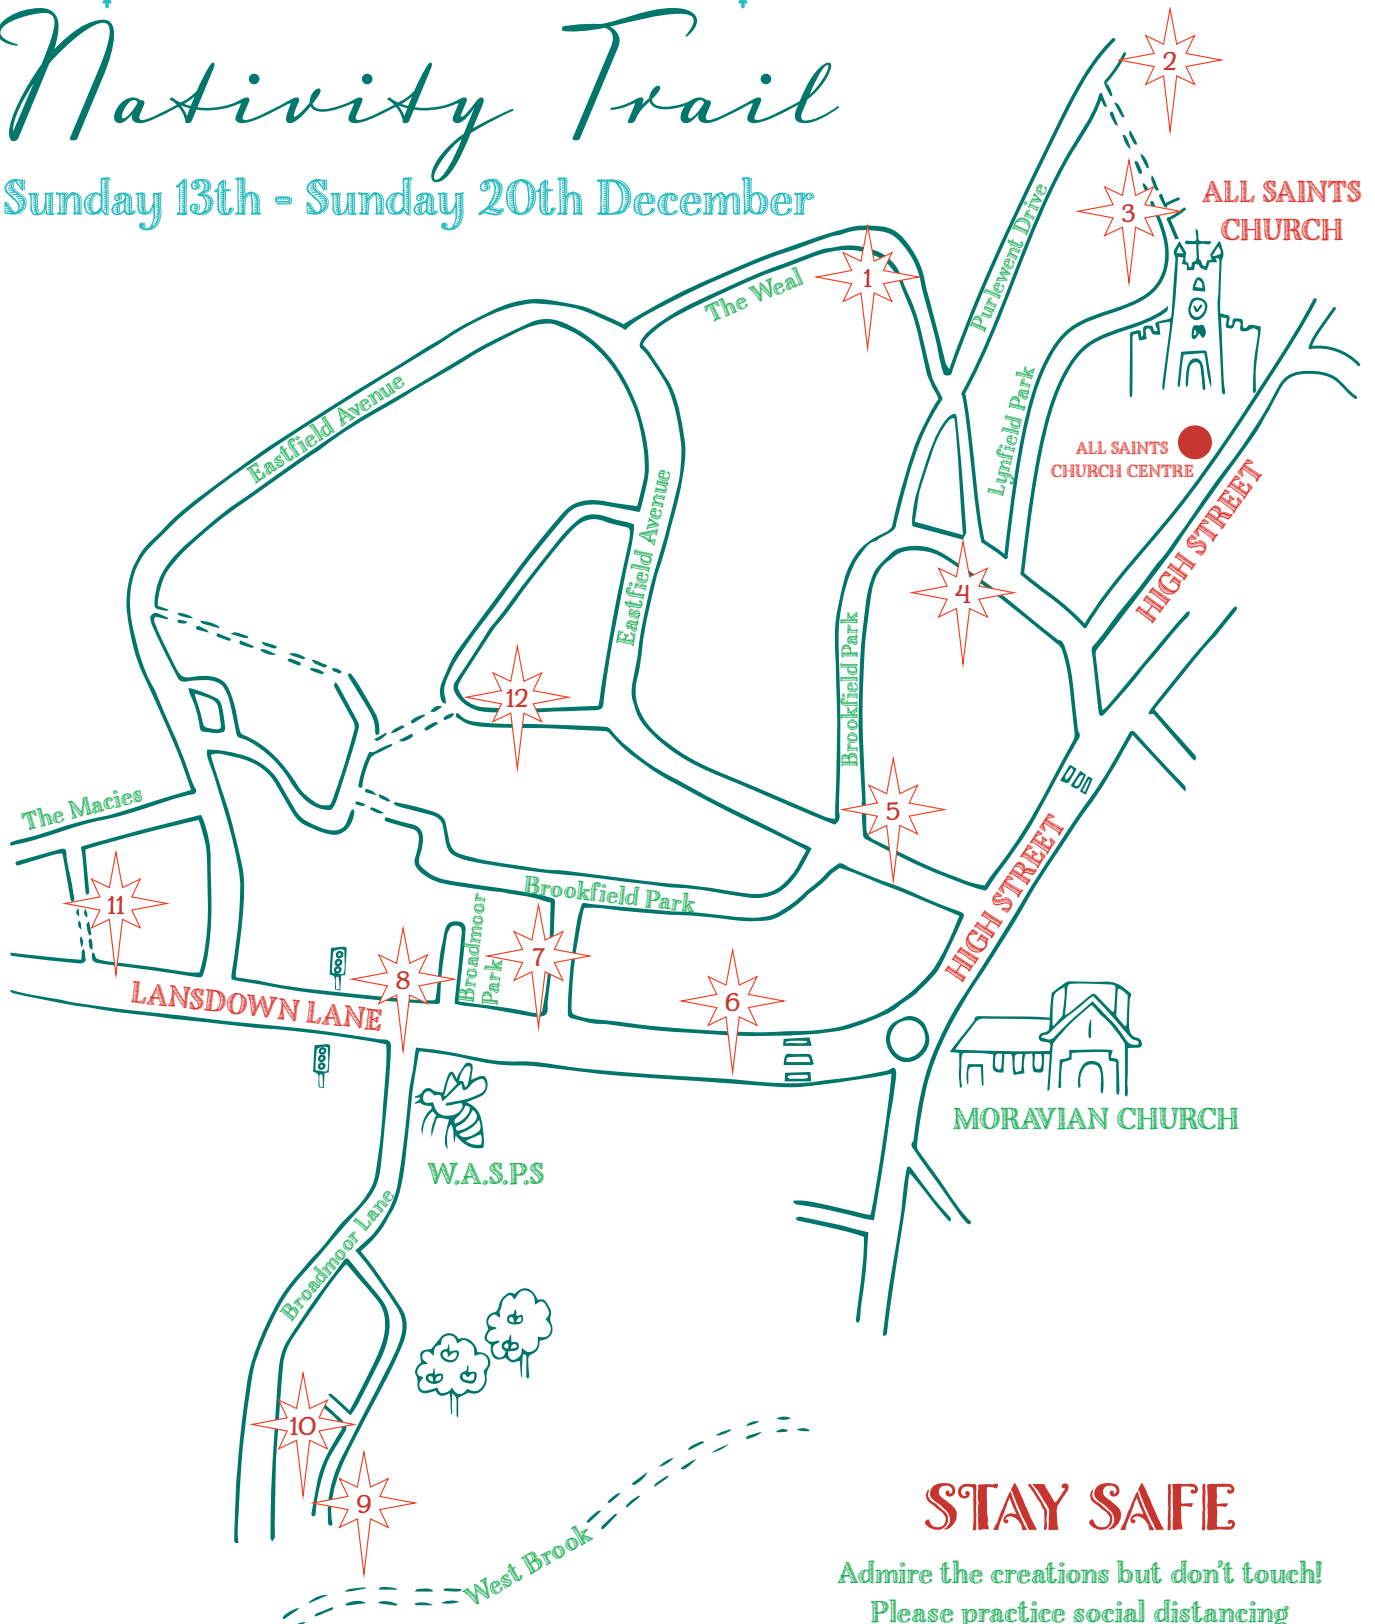

Weston

Nativity Trail

Sunday 13th - Sunday 20th December

STAY SAFE

Admire the creations but don't touch!
Please practice social distancing

Secret Message:

Weston

Nativity Trail

Sunday 13th - Sunday 20th December

FOLLOW THE MAP TO VIEW THE SCENES IN ORDER FROM 1 ALL THE WAY TO 12.

Read the story of Jesus' birth and spot the characters in the displays

Once you have completed the trail, pick up a book and craft pack from the Church Centre (Mon-Fri 9am-5pm, Sat-Sun 10am-4pm) and check your secret message!

TRAIL LOCATIONS

Spot the letters at each location! Unscramble and write the secret message on the map!

1 30 The Weal

7 3 Brookfield Park

2 85 Purlewent Drive

8 3 Broadmoor Park

3 37 Lynfield Park

9 81 Broadmoor Lane

4 106 Brookfield Park

10 77 Broadmoor Lane

5 50 Brookfield Park

11 5 The Macies

6 8 Lansdown Lane

12 10 Eastfield Avenue